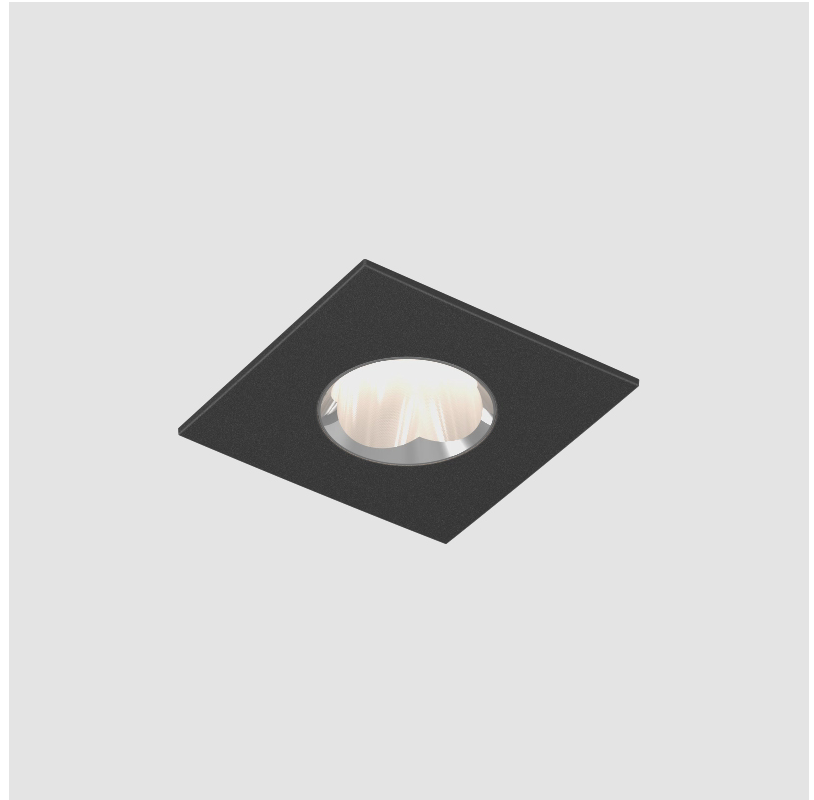

OIKO PRO SQUARE FIXED RECESSED

A35962- _____

base number Finishes Lens
(Diamond) Options

- To build a product code in our configurator select the specify button on the base model # product page
- To build a manual product code on this datasheet choose from the options listed below in blue font and add the suffix to the base model #

RATINGS AND CERTIFICATIONS

Certified By: Certified for North American Standards
 IP rating: IP20

OIKO PRO SQUARE FIXED RECESSED

A35962-

PROJECT	_____
TYPE	_____
SPECIFIER	_____
QUANTITY	_____
DATE	_____

A

OIKO PRO SQUARE WALLWASH RECESSED