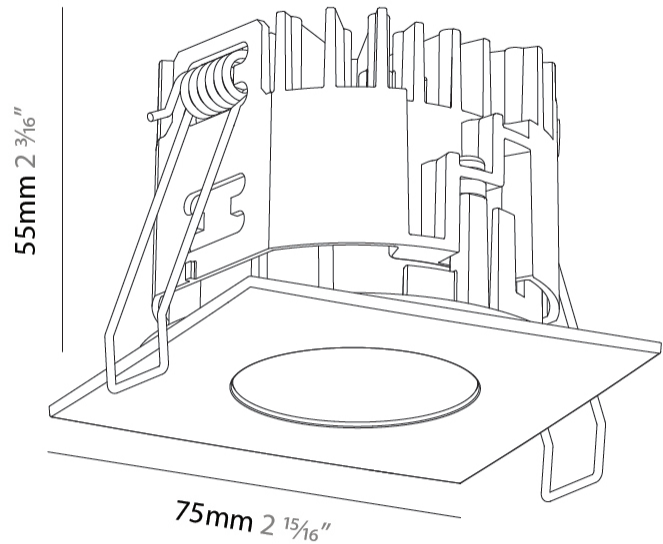

PHYSICAL

Aperture Sizes - Downlights: 1"
Shape: Square
Length (mm): 75
Length (in): 2 ¹⁵/₁₆"
Width (mm): 75
Width (in): 2 ¹⁵/₁₆"
Height (mm): 55
Height (in): 2 ³/₁₆"
Ceiling Thickness (mm): 1 - 25
Ceiling Thickness (in): 1/16 - 1 3/16
Min. Recessing Depth (mm): 70
Min. Recessing Depth (in): 2 ³/₄"
Weight (kg): 0.19
Diffuser: Lens Pack - No Lens / Opal / Linear Spread Lens / Honeycomb / Spread Lens
Fixture Finish: SSR / BKV / CWI / CRY / HAB / UFT / ITA / RUA / FTG / MYG / LOD / PUS / FRO / FUP / KIA / POP / BLS / SPG / MEY / GOH / CHC / COM / ABZ / JAG / OBR / MOS / ROR
Fixture Material: Aluminum Die Cast
Cut-out Measurements: D. 68mm / 2 11/16"

ELECTRICAL

Lamp Type: LED (Zhaga Standard)
Input Wattage (W): 14
Total Output Wattage (W): 12.7
Dimming: Tri-Mode (Non-Dimming and Phase Dimming (120Vac only) and 0-10V Dimming)
Driver Included: No
Driver Location: Remote
Driver Type: Constant Current - 120/277
Driver Class: Class 2
Input Voltage (V): 120 - 277
Constant Current (MA): 700

LED

Number of LEDs: 1
Color Temperature (°K): 2700-6500 Tunable White
Max. Delivered Lumen (lm): 1000 - 1176
Nominal Lumen (lm): 1242 - 1460
CRI: >90 CRI
Lamp Life (hrs): 50000

OPTICAL

Beam Angle: 52

RATINGS AND CERTIFICATIONS

Certified By: Certified for North American Standards
IP rating: IP20